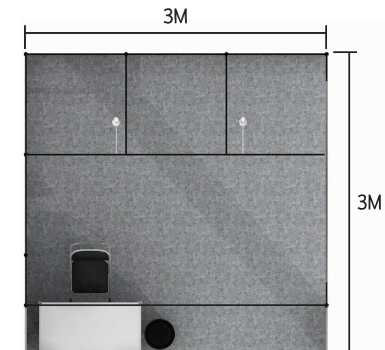

Top fascia : 2,500mm X 1,080mm

Side fascia : 455mm X 3,480mm

Side fascia : 2,000mm X 1,000mm

Entitlements

Items	Qty
Octanorm system	9m ²
Grey carpeting	9m ²
Spotlights	2ea
220V outlet	1ea
Electricity	1kW
Info counter	1set
Trash bin	1ea

Front

Top

ISO View

Top View

A

B