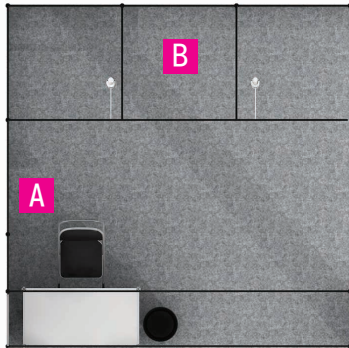

Top fascia : 2,500mm X 1,080mm

Side fascia : 455mm X 3,480mm

Side fascia : 2,000mm X 1,000mm

Entitlements

Items	Qty
Octanorm system	9m ²
Grey carpeting	9m ²
Spotlights	2ea
220V outlet	1ea
Electricity	1kW
Info counter	1set
Trash bin	1ea

Front

Top

ISO View

Top View

A

B