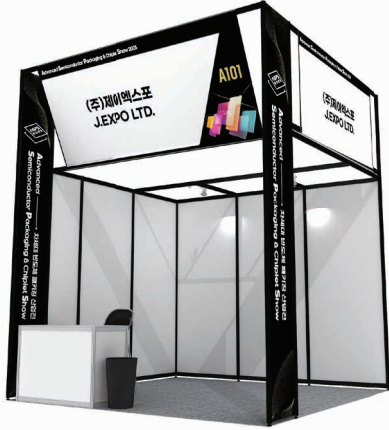

Top fascia : 2,500mm X 1,080mm

Side fascia : 455mm X 3,480mm

Side fascia : 2,000mm X 1,000mm

Entitlements

Items	Qty
Octanorm system	9m ²
Grey carpeting	9m ²
Spotlights	2ea
220V outlet	1ea
Electricity	1kW
Info counter	1set
Trash bin	1ea

Front

Top

ISO View

Top View

A

B