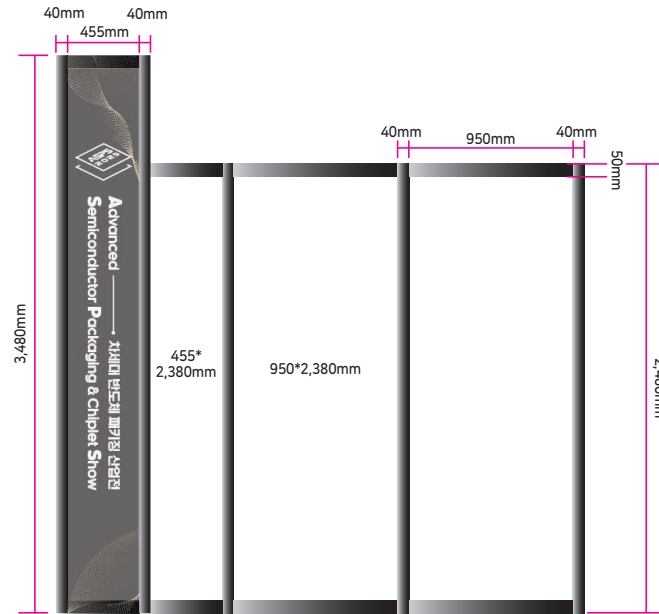

Top fascia : 2,500mm X 1,080mm

Side fascia : 455mm X 3,480mm

Side fascia : 2,000mm X 1,000mm

Entitlements

Items	Qty
Octanorm system	9m ²
Grey carpeting	9m ²
Spotlights	2ea
220V outlet	1ea
Electricity	1kW
Info counter	1set
Trash bin	1ea

Front

Top

ISO View

Top View

A

B